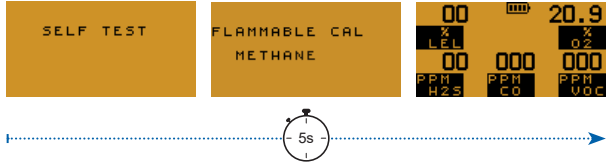

Max

Min

Reset

Confidence Signal

Every 

Manual Datalog

Pump

Alarm Indicators

Gas Alarm Acknowledge

Self Test

Flow Fault

Zero Fault

Calibration Overdue

Battery Life

Charging