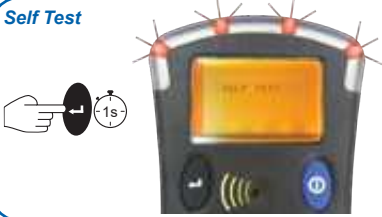

Max

Min

Reset

Confidence Signal

Every 

Manual Datalog

Pump

Alarm Indicators

Gas Alarm Acknowledge

Self Test

Flow Fault

Zero Fault

Calibration Overdue

Battery Life

Charging