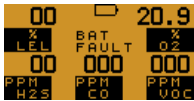

Max

Min

Reset

Confidence Signal

Every 

Manual Datalog

Pump

Alarm Indicators

Gas Alarm Acknowledge

Self Test

Flow Fault

Zero Fault

Calibration Overdue

Battery Life

Charging