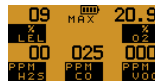

PS500

 Quick Operation Guide

Switch On

Switch Off

OFF 3

OFF 2

OFF 1

Backlight On

Max

Min

Reset

Confidence Signal

Every 

Manual Datalog

Pump

Alarm Indicators