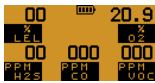

PS500

 Quick Operation Guide

Switch On

Switch Off

OFF 3

OFF 2

OFF 1

Backlight On

Max

Min

Reset

Confidence Signal

Every 

Manual Datalog

Pump

Alarm Indicators