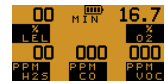

PS500

 Quick Operation Guide

Switch On

Switch Off

OFF 3

OFF 2

OFF 1

Backlight On

Max

Min

Reset

Confidence Signal

Every 

Manual Datalog

Pump

Alarm Indicators