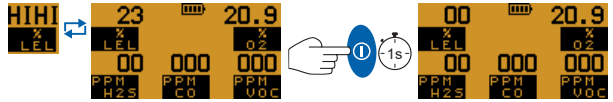

Gas Alarm Acknowledge