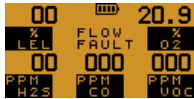

PS500

 Quick Operation Guide

Switch On

Switch Off

OFF 3

OFF 2

OFF 1

Backlight On

Max

Min

Reset

Confidence Signal

Every 

Manual Datalog

Pump

Alarm Indicators

Gas Alarm Acknowledge

Self Test

Flow Fault

Zero Fault

Calibration Overdue

Battery Life

Charging