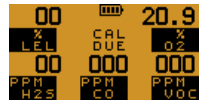

Max

Min

Reset

Confidence Signal

Every 

Manual Datalog

Pump

Alarm Indicators

Gas Alarm Acknowledge

Self Test

Flow Fault

Zero Fault

Calibration Overdue

Battery Life

Charging