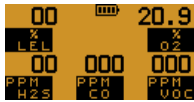

Max

Min

Reset

Confidence Signal

Every 

Manual Datalog

Pump

Alarm Indicators

Gas Alarm Acknowledge

Self Test

Flow Fault

Zero Fault

Calibration Overdue

Battery Life

Charging