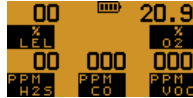

PS500

 Quick Operation Guide

Switch On

Switch Off

OFF 3

OFF 2

OFF 1

Backlight On

Max

Min

Reset

Confidence Signal

Every 

Manual Datalog

Pump

Alarm Indicators