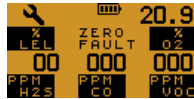

Max

Min

Reset

Confidence Signal

Every 

Manual Datalog

Pump

Alarm Indicators

Gas Alarm Acknowledge

Self Test

Flow Fault

Zero Fault

Calibration Overdue

Battery Life

Charging